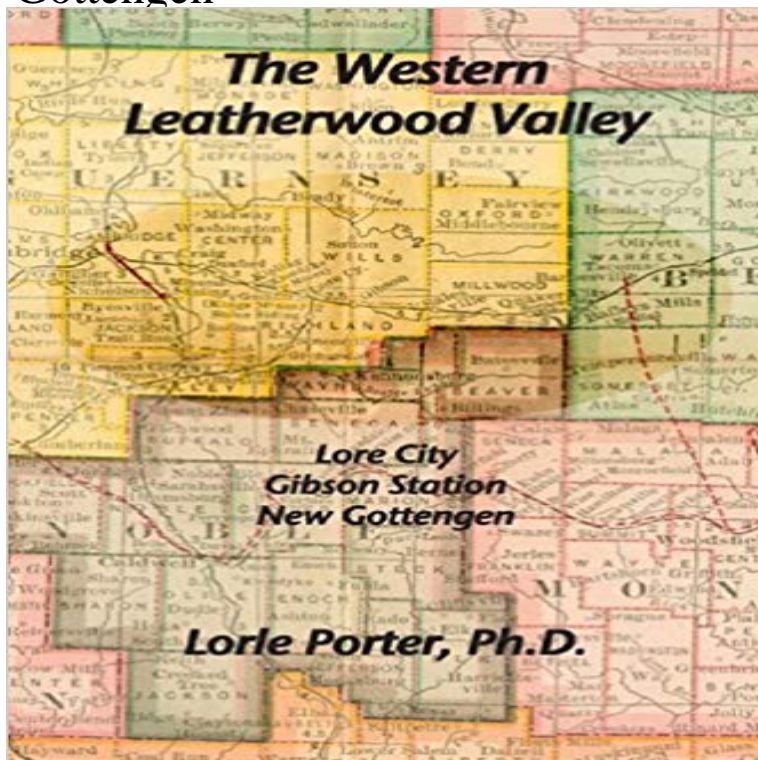

The Western Leatherwood Valley: Lore City, Gibson Station, New Gottengen

A Gem of a Genealogy Resource! The pioneers of the Leatherwood Valley, their beginnings and their legacy. The Leatherwood Creek flows from streams cascading down the hills of western Belmont County, converging at Temperanceville and then westward through such settlements as Quaker City, Salesville, and Lore City, into Wills Creek at Cambridge. It was one of the many river roads traveled by early settlers into the Ohio Territory. Well-known Ohio historian and author, Lorle Porter, follows these earliest pioneers in the Ohio Country as they claimed their land in this rich valley. The Leatherwood Valley features: an index of over 400 surnames for the area dozens of photographs and maps detailed annotations in each chapter a complete bibliography